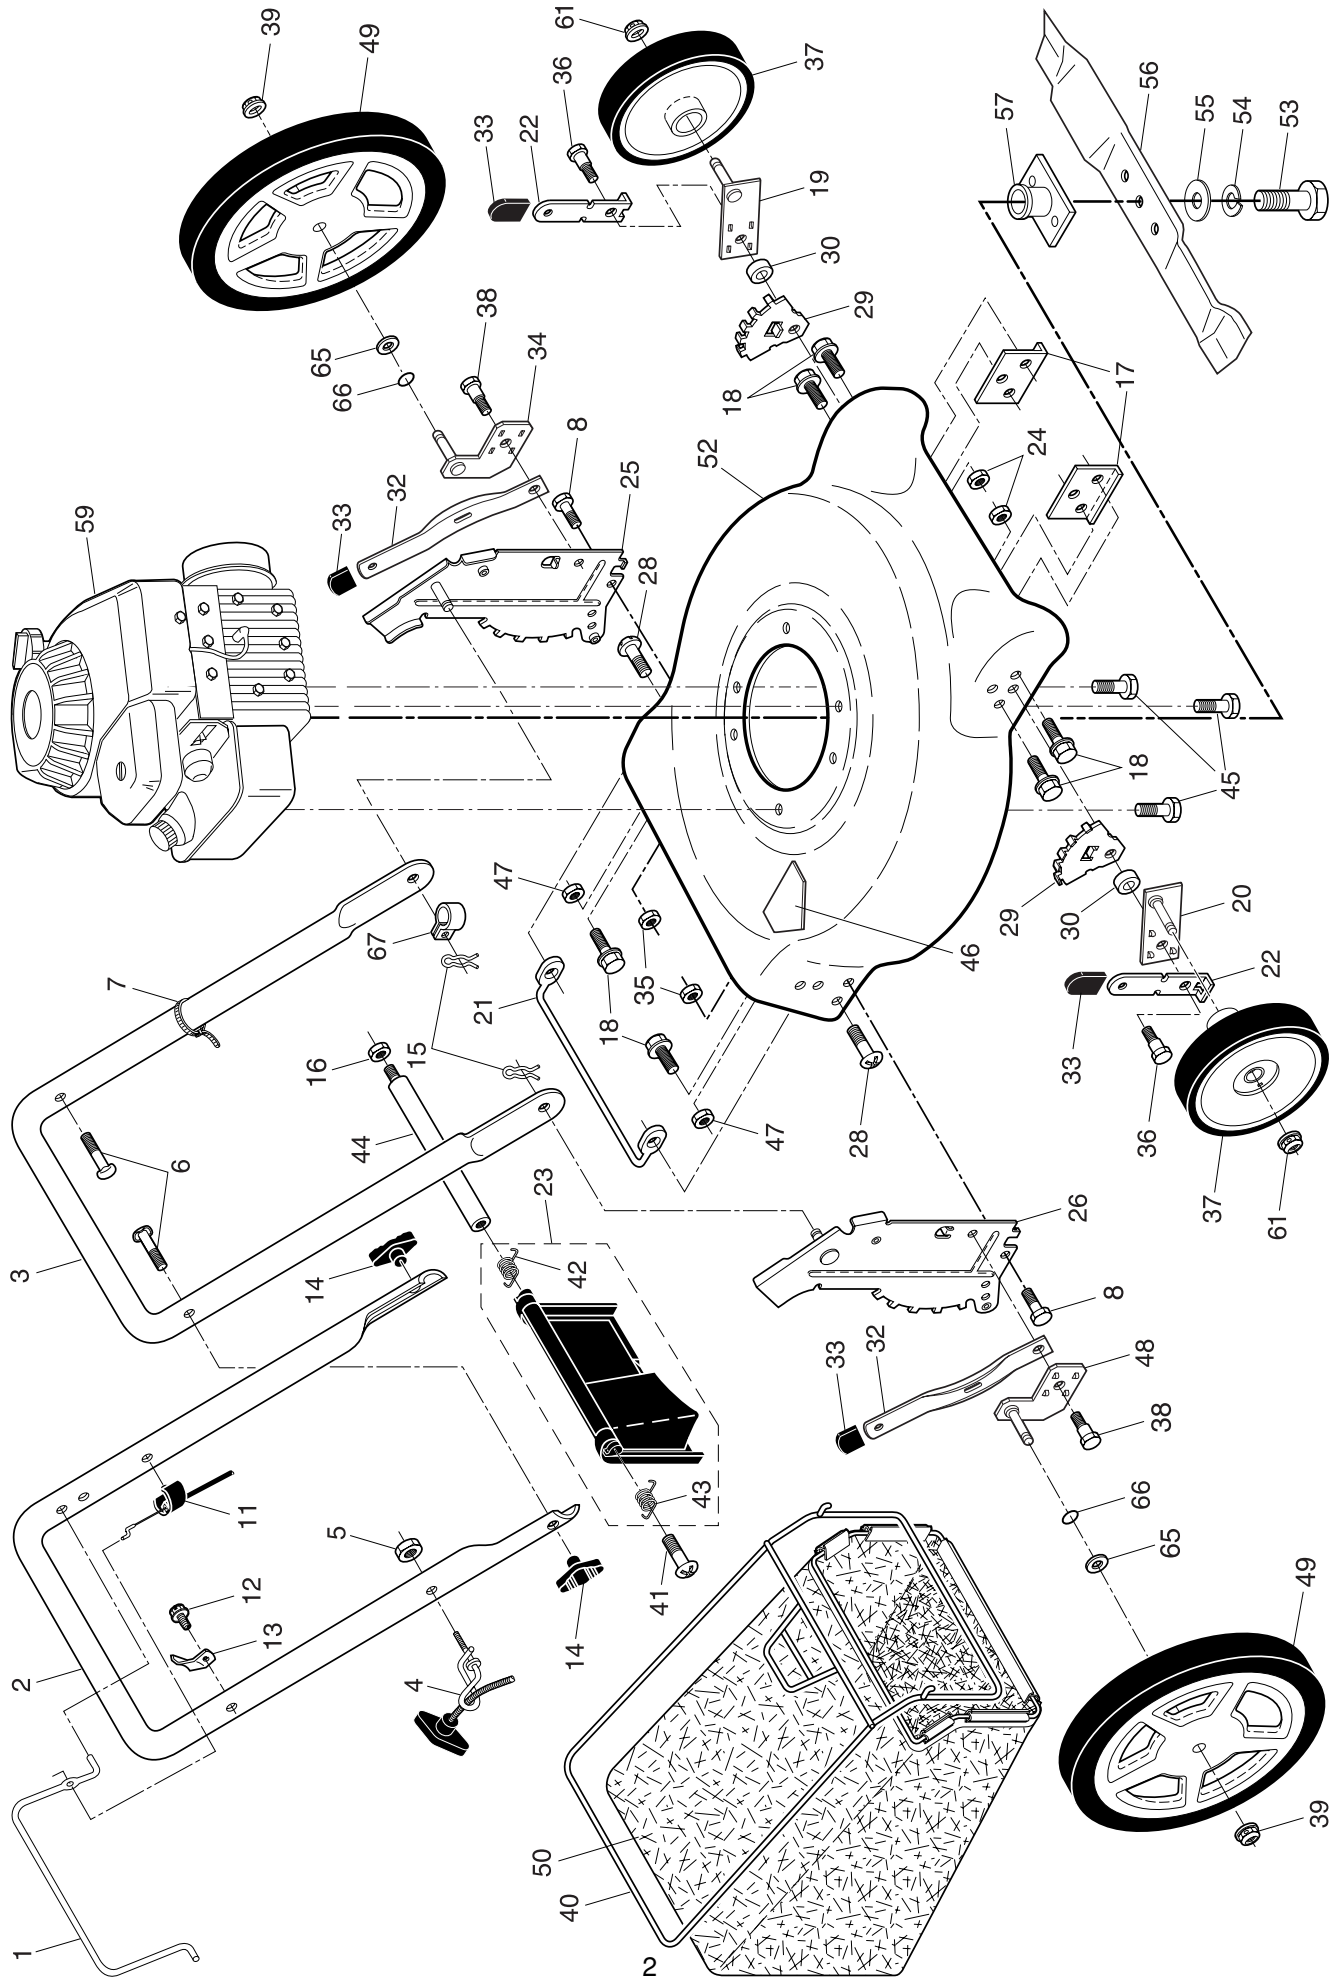

ILLUSTRATED PARTS LIST

MODEL NUMBER PP4053CM

PRODUCT NUMBER 961 31 00-10

MFG. ID. NUMBER 96131001000

ROTARY LAWN MOWER -- MODEL NUMBER PP4053CM (96131001000) PRODUCT NUMBER 961 31 00-10

ROTARY LAWN MOWER - - MODEL NUMBER PP4053CM (96131001000) PRODUCT NUMBER 961 31 00-10

NOTE: All component dimensions given in U.S. inches. 1 inch = 25.4 mm. **IMPORTANT:** Use only Original Equipment Manufacturer (O.E.M.) replacement parts. Failure to do so could be hazardous, damage your lawn mower and void your warranty.